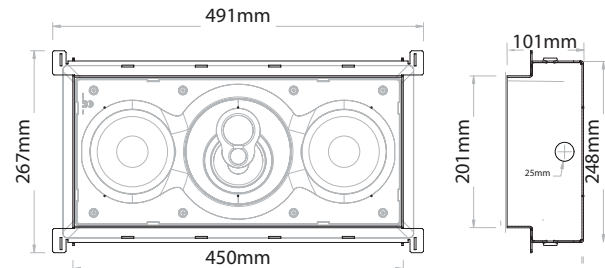

LINN CUSTOM 2K SERIES

TECHNICAL SPECIFICATION

Custom Installation Loudspeakers

Backboxes and Rough-in Brackets

106C CAV BOX (cavity wall mounting* for use with 106C)

- Dimensions 477 mm (H) x 248 mm (W) x 91 mm (D)
18.8 (H) x 9.8 (W) x 3.6 (D) inches
- Minimum wall thickness 8 mm
0.3 inches
- Weight 1.4 kg
3.1 lbs

106C SOL BOX (solid wall mounting for use with 106C)

- Dimensions 491 mm (H) x 267 mm (W) x 101 mm (D)
19.3 (H) x 9.8 (W) x 4 (D) inches
- Weight 1.4 kg
3.1 lbs

104C CAV BOX

(cavity wall mounting* for use with 104C-R, 104C-S and DISKREET)

- Dimensions 230 mm (H) x 230 mm (W) x 94 mm (D)
9.1 (H) x 9.1 (W) x 3.7 (D) inches
- Minimum wall thickness 7 mm
0.3 inches
- Weight 0.8 kg
1.8 lbs

104C SOL BOX

(solid wall mounting for use with 104C-R, 104C-S and DISKREET)

- Dimensions 249 (Ø) x 98 mm (D)
9.8 (Ø) x 3.9 (D) inches
- Weight 0.8 kg
1.8 lbs

106C BRACKET

(pre-installation rough-in bracket for use with 106C)

- Dimensions 319 mm (H) x 554 mm (W)
12.6 (H) x 21.8 (W) inches