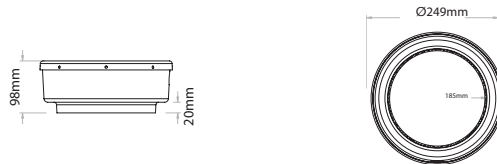

106C SOL BOX (solid wall mounting for use with 106C)

- Dimensions 491 mm (H) x 267 mm (W) x 101 mm (D)
19.3 (H) x 9.8 (W) x 4 (D) inches
- Weight 1.4 kg
3.1 lbs

104C CAV BOX

(cavity wall mounting* for use with 104C-R, 104C-S and DISKREET)

- Dimensions 230 mm (H) x 230 mm (W) x 94 mm (D)
9.1 (H) x 9.1 (W) x 3.7 (D) inches
- Minimum wall thickness 7 mm
0.3 inches
- Weight 0.8 kg
1.8 lbs

104C SOL BOX

(solid wall mounting for use with 104C-R, 104C-S and DISKREET)

- Dimensions 249 (Ø) x 98 mm (D)
9.8 (Ø) x 3.9 (D) inches
- Weight 0.8 kg
1.8 lbs

106C BRACKET

(pre-installation rough-in bracket for use with 106C)

- Dimensions 319 mm (H) x 554 mm (W)
12.6 (H) x 21.8 (W) inches

104C BRACKET

(pre-installation rough-in bracket for use with 104C-R and 104C-S)

- Dimensions 240 mm (H) x 240 mm (W)
9.4 (H) x 9.4 (W) inches

All backboxes and rough-in brackets are manufactured from 2mm (0.1 inches) thick aluminium with the exception of 104C SOL BOX which is made from ABS.
* can be used with Linn part no. MCP 865 (Description: metal strip for mounting in-wall SEKRET) along with part no. MCP 848 (Metal clips)