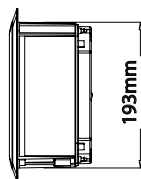

106C

106C excluding grille

106C including grille

106C front

106C side

106C rear

¹ AKTIV cards and conversion kit available to order separately

² For mounting the product in landscape orientation

106C SOL BOX (solid wall mounting for use with 106C)

- Dimensions 491 mm (H) x 267 mm (W) x 101 mm (D)
19.3 (H) x 9.8 (W) x 4 (D) inches
- Weight 1.4 kg
3.1 lbs

104C CAV BOX

(cavity wall mounting* for use with 104C-R, 104C-S and DISKREET)

- Dimensions 230 mm (H) x 230 mm (W) x 94 mm (D)
9.1 (H) x 9.1 (W) x 3.7 (D) inches
- Minimum wall thickness 7 mm
0.3 inches
- Weight 0.8 kg
1.8 lbs

104C SOL BOX

(solid wall mounting for use with 104C-R, 104C-S and DISKREET)

- Dimensions 249 (Ø) x 98 mm (D)
9.8 (Ø) x 3.9 (D) inches
- Weight 0.8 kg
1.8 lbs

106C BRACKET

(pre-installation rough-in bracket for use with 106C)

- Dimensions 319 mm (H) x 554 mm (W)
12.6 (H) x 21.8 (W) inches