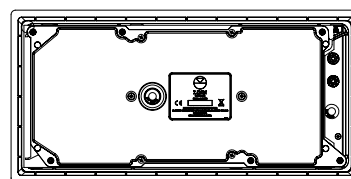

106C rear

¹ AKTIV cards and conversion kit available to order separately

² For mounting the product in landscape orientation