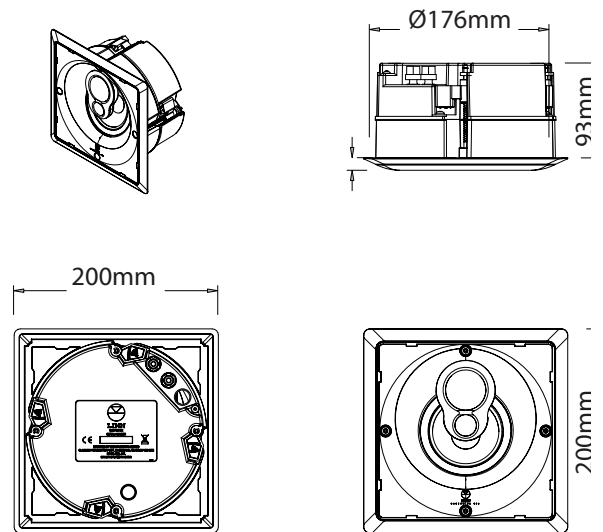

104C-S

AKTIV Cards for Linn Custom 2K

CHAKT38	CHAKRA AKTIV Module for Linn Custom 2K 106C Bass (mono)
CHAKT39	CHAKRA AKTIV Module for Linn Custom 2K 106C Mid (mono)
CHAKT40	CHAKRA AKTIV Module for Linn Custom 2K 106C Treble (mono)
CHAKT41	CHAKRA AKTIV Module for Linn Custom 2K 104C-R & 104C-S Bass (mono)
CHAKT42	CHAKRA AKTIV Module for Linn Custom 2K 104C-R & 104C-S Mid (mono)
CHAKT43	CHAKRA AKTIV Module for Linn Custom 2K 104C-R & 104C-S Treble (mono)