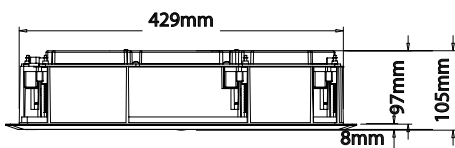

LINN CUSTOM 2K SERIES

TECHNICAL SPECIFICATION

Custom Installation Loudspeakers

106C

Launch date	January 2007
Type	3-way loudspeaker with passive radiator in an infinite baffle with a sealed acoustic enclosure
Frequency response	60 Hz – 20 kHz +/- 3 dB (passive & AKTIV)
Input impedance	4 Ω
Sensitivity	88dB/1W/1m
Wiring options	Single wire, AKTIV¹
Drive units	16 mm soft dome tweeter 30 mm soft dome mid 130 mm screened bass unit 130 mm ABR
Product Dimensions²	227 mm (H) x 464 mm (W)
Cut-out Dimensions²	193 mm (H) x 429 mm (W)
Mounting depth	97 mm 3.8 inches
Weight	4.5 kg 9.9 lbs
Fire Rating	UL94V0

106C

106C excluding grille