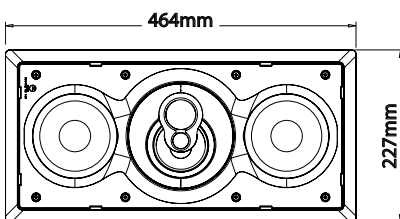

LINN CUSTOM 2K SERIES

TECHNICAL SPECIFICATION

Custom Installation Loudspeakers

106C

Launch date	January 2007
Type	3-way loudspeaker with passive radiator in an infinite baffle with a sealed acoustic enclosure
Frequency response	60 Hz – 20 kHz +/- 3 dB (passive & AKTIV)
Input impedance	4 Ω
Sensitivity	88dB/1W/1m
Wiring options	Single wire, AKTIV¹
Drive units	16 mm soft dome tweeter 30 mm soft dome mid 130 mm screened bass unit 130 mm ABR
Product Dimensions²	227 mm (H) x 464 mm (W)
Cut-out Dimensions²	193 mm (H) x 429 mm (W)
Mounting depth	97 mm 3.8 inches
Weight	4.5 kg 9.9 lbs
Fire Rating	UL94V0

106C

106C front

¹ AKTIV cards and conversion kit available to order separately

² For mounting the product in landscape orientation